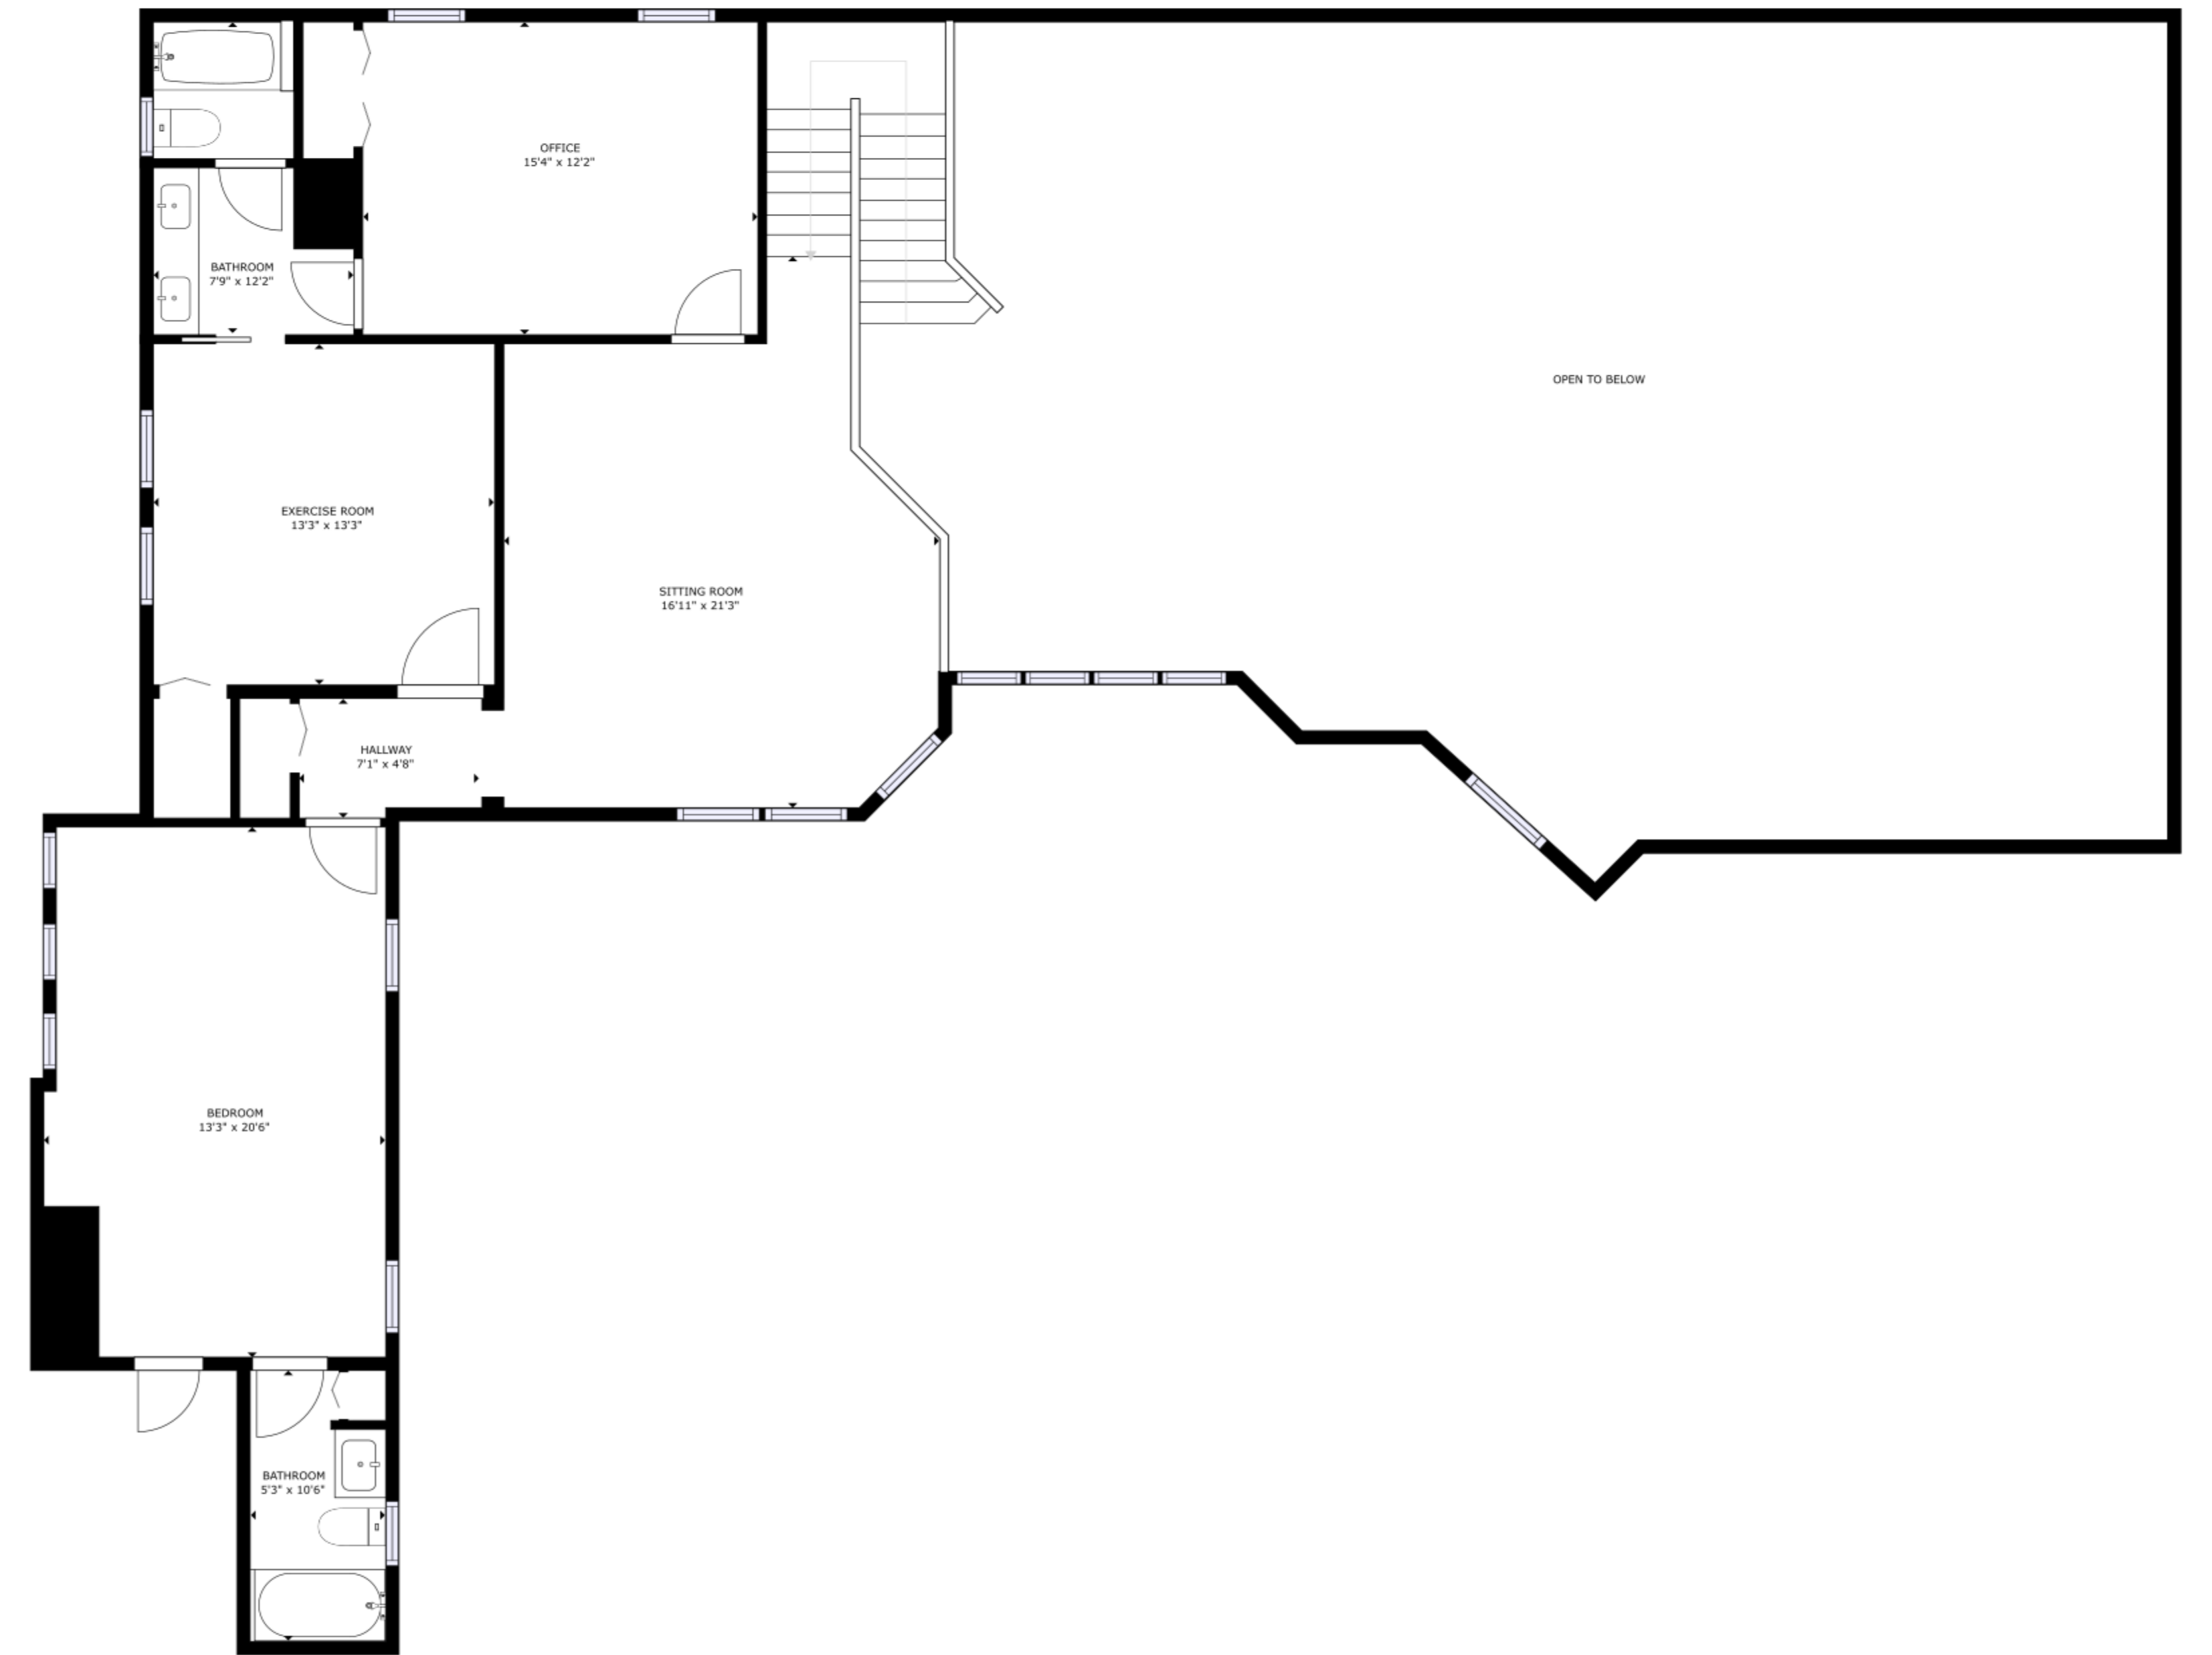

FLOOR 1

FLOOR 2

GROSS INTERNAL AREA  
 FLOOR 1: 2910 sq ft, FLOOR 2: 1219 sq ft  
 EXCLUDED AREAS: PATIO: 2005 sq ft  
 TOTAL: 4129 sq ft  
 SIZES AND DIMENSIONS ARE APPROXIMATE, ACTUAL MAY VARY.